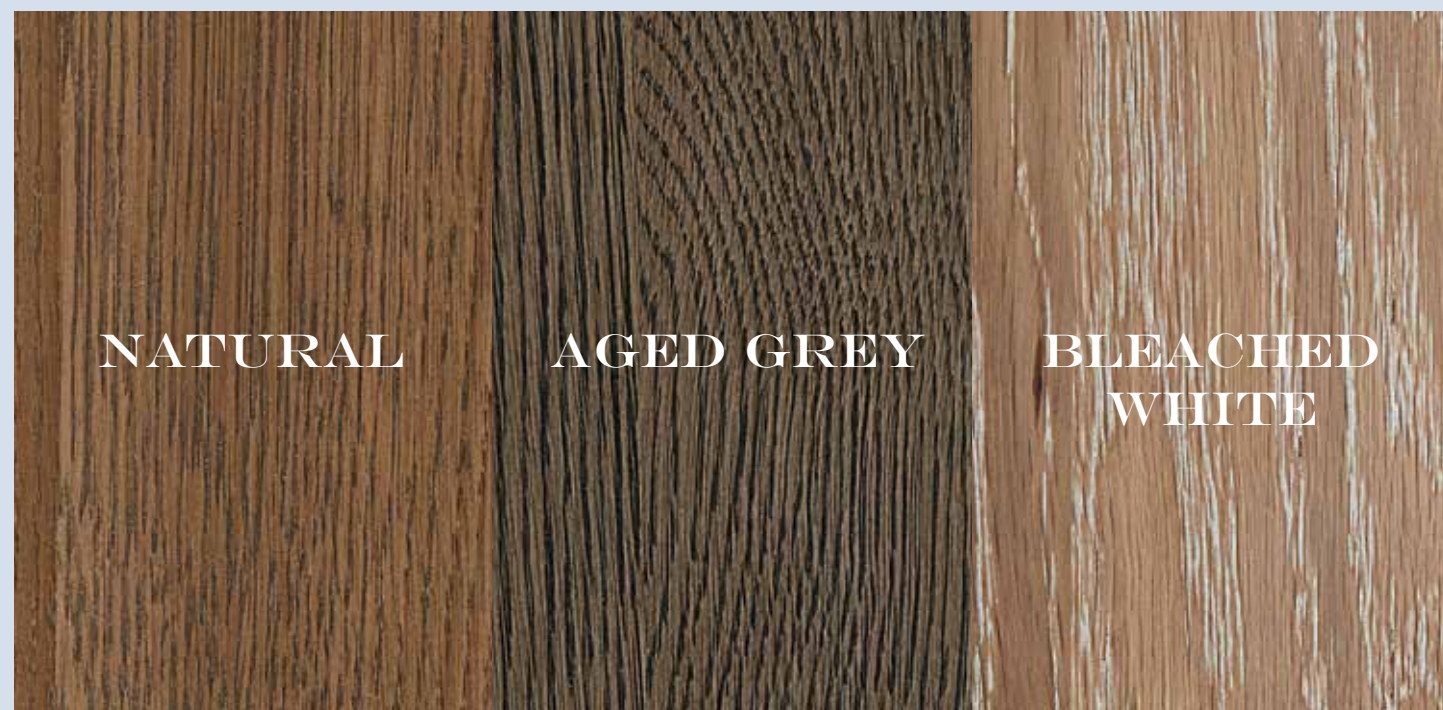

3 FINISHES

The Dovetail table is crafted from solid American oak. The design elements feature true dovetailed joinery on the top side rails with the visual effect of timbers emerging from both ends of the table. The nearly 4" table top & apron boast a 1" solid oak surface. All table and server tops are sealed and protected with a high-performance catalyzed finish.