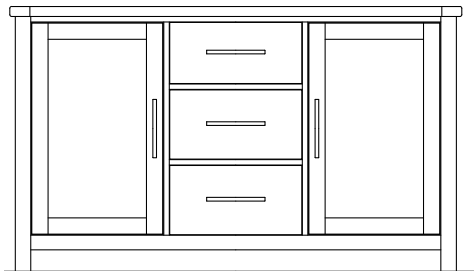

E. -960 Server

3 Drawers
Top Drawer w/silverware tray
2 Doors w/fixed shelf
62 x 20 x 36⅝H