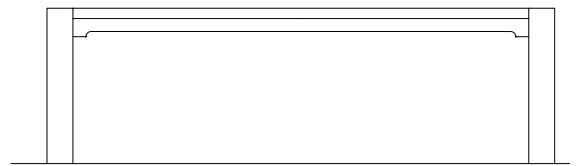

DOVETAIL DINING

752 NATURAL

753 AGED GREY

755 BLEACHED WHITE

A. Dovetail Table

-502 Dovetail Table Top
 -500 Dovetail Base
 72½ x 41⅞ x 30H

B. Dovetail Table

-602 Dovetail Table Top
 -600 Dovetail Base
 96½ x 41⅞ x 30H