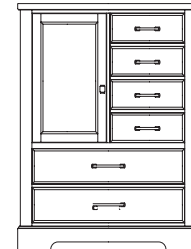

174 AMBER

K.

A. Mansion Bed

- -551 Mansion Headboard, 5/0
  63 5/8 x 3 7/8 x 58
- -155 Mansion Footboard, 5/0
  63 5/8 x 3 7/8 x 22
- -922 Wood Rails, 5/0
  includes 5 slats/1 leg
  82 x 1 x 5 3/4

- -661 Mansion Headboard, 6/6
  80 5/8 x 4 x 58

- -166 Mansion Footboard, 6/6
  80 5/8 x 4 x 22

- -933 Wood Rails, 6/6
  requires an MS2
  82 x 1 x 5 3/4

- -944 Wood Rails, 6/0

adapts 6/6 HB/FB to fit Cal King Mattress:
requires an MS2

- -MS2 Metal Support Slats
  set of 3 for use w/king beds
  49 x 3 1/4 x 9

B. Mansion Platform Bed

- -551 Mansion Headboard, 5/0
  63 5/8 x 3 7/8 x 58
- -155 Mansion Footboard, 5/0
  63 5/8 x 3 7/8 x 22

- -661 Mansion Headboard, 6/6
  80 5/8 x 4 x 58

- -166 Mansion Footboard, 6/6
  80 5/8 x 4 x 22

- -722 Platform Rails, 5/0 & 6/6
  82 x 1 x 5 3/4

includes center rail to be used
with the 551/155, 661/166

- MP-505P Platform Mattress Panel, 5/0
- MP-606P Platform Mattress Panel, 6/6

C. X Bed

- -557 X Headboard, 5/0
  64 x 4 5/8 x 63 1/4

- -755 X Footboard, 5/0
  64 x 5 3/8 x 29 1/4

- -667 X Headboard, 6/6
  81 x 4 5/8 x 63 1/4

- -766 X Footboard, 6/6
  81 x 5 3/8 x 29 1/4

- -922 Wood Rails, 5/0
  includes 5 slats/1 leg
  82 x 1 x 5 3/4

- -933 Wood Rails, 6/6
  requires an MS2

- 82 x 1 x 5 3/4

- -944 Wood Rails, 6/0

adapts 6/6 HB/FB to fit Cal King Mattress:
requires an MS2

- -MS2 Metal Support Slats
  set of 3 for use w/king beds
  49 x 3 1/4 x 9

D. Mansion Bed with Storage Footboard

or

E. X Bed with Storage Footboard

- -551 Mansion Headboard, 5/0
  63 5/8 x 3 7/8 x 58

or

- -557 X Headboard, 5/0
  64 x 4 5/8 x 63 1/4

- -050B Storage Footboard, 5/0
  2 drawers
  62 1/8 x 23 1/4 x 18 1/4

- -661 Mansion Headboard, 6/6
  80 5/8 x 4 x 58

or

- -667 X Headboard, 6/6
  81 x 4 5/8 x 63 1/4

- -066B Storage Footboard, 6/6
  2 drawers
  79 1/8 x 23 1/4 x 18 1/4

- -502 Storage Bed Rails, 5/0-6/6
  82 x 1 x 12 3/4

- -602 Storage Bed Rails, 6/0

adapts 6/6 HB/Storage FB to fit Cal. King Mattress
includes mattress support boards

- -555T Slat Roll, 5/0

- -666T Slat Roll, 6/6

F. Mansion Bed with Side Storage

or