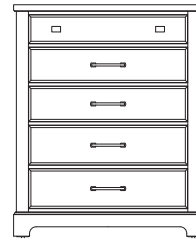

174 AMBER

J.

A. Mansion Bed

- -551 Mansion Headboard, 5/0
  63 5/8 x 3 7/8 x 58
- -155 Mansion Footboard, 5/0
  63 5/8 x 3 7/8 x 22
- -922 Wood Rails, 5/0
  includes 5 slats/1 leg
  82 x 1 x 5 3/4

- -661 Mansion Headboard, 6/6
  80 5/8 x 4 x 58

- -166 Mansion Footboard, 6/6
  80 5/8 x 4 x 22

- -933 Wood Rails, 6/6
  requires an MS2
  82 x 1 x 5 3/4

- -944 Wood Rails, 6/0

adapts 6/6 HB/FB to fit Cal King Mattress:
requires an MS2

- -MS2 Metal Support Slats
  set of 3 for use w/king beds
  49 x 3 1/4 x 9

B. Mansion Platform Bed

- -551 Mansion Headboard, 5/0
  63 5/8 x 3 7/8 x 58
- -155 Mansion Footboard, 5/0
  63 5/8 x 3 7/8 x 22

- -661 Mansion Headboard, 6/6
  80 5/8 x 4 x 58

- -166 Mansion Footboard, 6/6
  80 5/8 x 4 x 22

- -722 Platform Rails, 5/0 & 6/6
  82 x 1 x 5 3/4

includes center rail to be used
with the 551/155, 661/166

- MP-505P Platform Mattress Panel, 5/0
- MP-606P Platform Mattress Panel, 6/6

C. X Bed

- -557 X Headboard, 5/0
  64 x 4 5/8 x 63 1/4

- -755 X Footboard, 5/0
  64 x 5 3/8 x 29 1/4

- -667 X Headboard, 6/6
  81 x 4 5/8 x 63 1/4

- -766 X Footboard, 6/6
  81 x 5 3/8 x 29 1/4

- -922 Wood Rails, 5/0
  includes 5 slats/1 leg
  82 x 1 x 5 3/4

- -933 Wood Rails, 6/6
  requires an MS2

- 82 x 1 x 5 3/4

- -944 Wood Rails, 6/0

adapts 6/6 HB/FB to fit Cal King Mattress:
requires an MS2

- -MS2 Metal Support Slats
  set of 3 for use w/king beds
  49 x 3 1/4 x 9

D. Mansion Bed with Storage Footboard

or

E. X Bed with Storage Footboard

- -551 Mansion Headboard, 5/0
  63 5/8 x 3 7/8 x 58

or

- -557 X Headboard, 5/0
  64 x 4 5/8 x 63 1/4

- -050B Storage Footboard, 5/0
  2 drawers
  62 1/8 x 23 1/4 x 18 1/4

- -661 Mansion Headboard, 6/6
  80 5/8 x 4 x 58

or

- -667 X Headboard, 6/6
  81 x 4 5/8 x 63 1/4

- -066B Storage Footboard, 6/6
  2 drawers
  79 1/8 x 23 1/4 x 18 1/4

- -502 Storage Bed Rails, 5/0-6/6
  82 x 1 x 12 3/4

- -602 Storage Bed Rails, 6/0

adapts 6/6 HB/Storage FB to fit Cal. King Mattress
includes mattress support boards

- -555T Slat Roll, 5/0

- -666T Slat Roll, 6/6

F. Mansion Bed with Side Storage

or