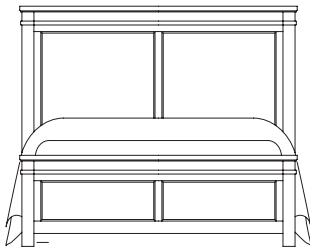

174 AMBER

A. B.