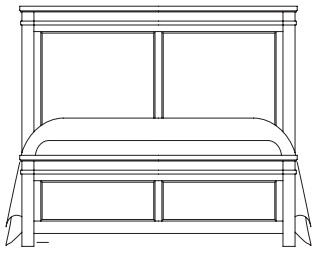

172 STONE GREY

A. B.