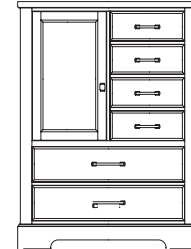

170 MINK

K.

A. Mansion Bed

- -551 Mansion Headboard, 5/0
  63 5/8 x 3 7/8 x 58
- -155 Mansion Footboard, 5/0
  63 5/8 x 3 7/8 x 22
- -922 Wood Rails, 5/0
  includes 5 slats/1 leg
  82 x 1 x 5 3/4

- -661 Mansion Headboard, 6/6
  80 5/8 x 4 x 58

- -166 Mansion Footboard, 6/6
  80 5/8 x 4 x 22

- -933 Wood Rails, 6/6
  requires an MS2
  82 x 1 x 5 3/4

- -944 Wood Rails, 6/0

adapts 6/6 HB/FB to fit Cal King Mattress:
requires an MS2

- -MS2 Metal Support Slats
  set of 3 for use w/king beds
  49 x 3 1/4 x 9

B. Mansion Platform Bed

- -551 Mansion Headboard, 5/0
  63 5/8 x 3 7/8 x 58

- -155 Mansion Footboard, 5/0
  63 5/8 x 3 7/8 x 22

- -661 Mansion Headboard, 6/6
  80 5/8 x 4 x 58

- -166 Mansion Footboard, 6/6
  80 5/8 x 4 x 22

- -722 Platform Rails, 5/0 & 6/6
  82 x 1 x 5 3/4

includes center rail to be used
with the 551/155, 661/166

- MP-505P Platform Mattress Panel, 5/0
- MP-606P Platform Mattress Panel, 6/6

C. X Bed

- -557 X Headboard, 5/0
  64 x 4 5/8 x 63 1/4

- -755 X Footboard, 5/0
  64 x 5 3/8 x 29 1/4

- -667 X Headboard, 6/6
  81 x 4 5/8 x 63 1/4

- -766 X Footboard, 6/6
  81 x 5 3/8 x 29 1/4

- -922 Wood Rails, 5/0
  includes 5 slats/1 leg
  82 x 1 x 5 3/4

- -933 Wood Rails, 6/6

requires an MS2

- 82 x 1 x 5 3/4

- -944 Wood Rails, 6/0

adapts 6/6 HB/FB to fit Cal King Mattress:

requires an MS2

- -MS2 Metal Support Slats
  set of 3 for use w/king beds
  49 x 3 1/4 x 9

D. Mansion Bed with Storage Footboard

or

E. X Bed with Storage Footboard

- -551 Mansion Headboard, 5/0
  63 5/8 x 3 7/8 x 58

or

- -557 X Headboard, 5/0
  64 x 4 5/8 x 63 1/4

- -050B Storage Footboard, 5/0
  2 drawers
  62 1/8 x 23 1/4 x 18 1/4

- -661 Mansion Headboard, 6/6
  80 5/8 x 4 x 58

or

- -667 X Headboard, 6/6
  81 x 4 5/8 x 63 1/4

- -066B Storage Footboard, 6/6
  2 drawers
  79 1/8 x 23 1/4 x 18 1/4

- -502 Storage Bed Rails, 5/0-6/6

- 82 x 1 x 12 3/4

- -602 Storage Bed Rails, 6/0

adapts 6/6 HB/Storage FB to fit Cal. King Mattress

includes mattress support boards

- -555T Slat Roll, 5/0

- -666T Slat Roll, 6/6

F. Mansion Bed with Side Storage

or