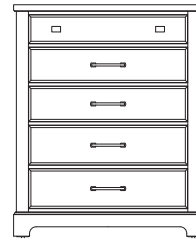

MADE IN THE USA

KING MANSION STORAGE BED
 -661 MANSION HEADBOARD
 -066B STORAGE FOOTBOARD - 2 DRAWERS
 -502 STORAGE BED RAILS
 -666T SLAT ROLL

170 MINK

A. B.

D. E.

H.

J.

L.