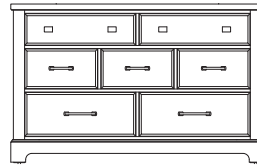

170 MINK

I.

A. Mansion Bed

- -551 Mansion Headboard, 5/0
  63 5/8 x 3 7/8 x 58
- -155 Mansion Footboard, 5/0
  63 5/8 x 3 7/8 x 22
- -922 Wood Rails, 5/0
  includes 5 slats/1 leg
  82 x 1 x 5 3/4

- -661 Mansion Headboard, 6/6
  80 5/8 x 4 x 58

- -166 Mansion Footboard, 6/6
  80 5/8 x 4 x 22

- -933 Wood Rails, 6/6
  requires an MS2
  82 x 1 x 5 3/4

- -944 Wood Rails, 6/0

adapts 6/6 HB/FB to fit Cal King Mattress:
requires an MS2

- -MS2 Metal Support Slats
  set of 3 for use w/king beds
  49 x 3 1/4 x 9

B. Mansion Platform Bed

- -551 Mansion Headboard, 5/0
  63 5/8 x 3 7/8 x 58

- -155 Mansion Footboard, 5/0
  63 5/8 x 3 7/8 x 22

- -661 Mansion Headboard, 6/6
  80 5/8 x 4 x 58

- -166 Mansion Footboard, 6/6
  80 5/8 x 4 x 22

- -722 Platform Rails, 5/0 & 6/6
  82 x 1 x 5 3/4

includes center rail to be used
with the 551/155, 661/166

- MP-505P Platform Mattress Panel, 5/0
- MP-606P Platform Mattress Panel, 6/6

C. X Bed

- -557 X Headboard, 5/0
  64 x 4 5/8 x 63 1/4

- -755 X Footboard, 5/0
  64 x 5 3/8 x 29 1/4

- -667 X Headboard, 6/6
  81 x 4 5/8 x 63 1/4

- -766 X Footboard, 6/6
  81 x 5 3/8 x 29 1/4

- -922 Wood Rails, 5/0
  includes 5 slats/1 leg
  82 x 1 x 5 3/4

- -933 Wood Rails, 6/6

requires an MS2

- 82 x 1 x 5 3/4

- -944 Wood Rails, 6/0

adapts 6/6 HB/FB to fit Cal King Mattress:

requires an MS2

- -MS2 Metal Support Slats
  set of 3 for use w/king beds
  49 x 3 1/4 x 9

D. Mansion Bed with Storage Footboard

or

E. X Bed with Storage Footboard

- -551 Mansion Headboard, 5/0
  63 5/8 x 3 7/8 x 58

or

- -557 X Headboard, 5/0
  64 x 4 5/8 x 63 1/4

- -050B Storage Footboard, 5/0
  2 drawers
  62 1/8 x 23 1/4 x 18 1/4

- -661 Mansion Headboard, 6/6
  80 5/8 x 4 x 58

or

- -667 X Headboard, 6/6
  81 x 4 5/8 x 63 1/4

- -066B Storage Footboard, 6/6
  2 drawers
  79 1/8 x 23 1/4 x 18 1/4

- -502 Storage Bed Rails, 5/0-6/6

- 82 x 1 x 12 3/4

- -602 Storage Bed Rails, 6/0

adapts 6/6 HB/Storage FB to fit Cal. King Mattress

includes mattress support boards

- -555T Slat Roll, 5/0

- -666T Slat Roll, 6/6

F. Mansion Bed with Side Storage

or