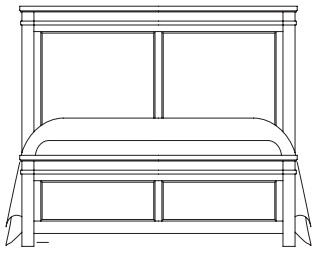

170 MINK

A. B.