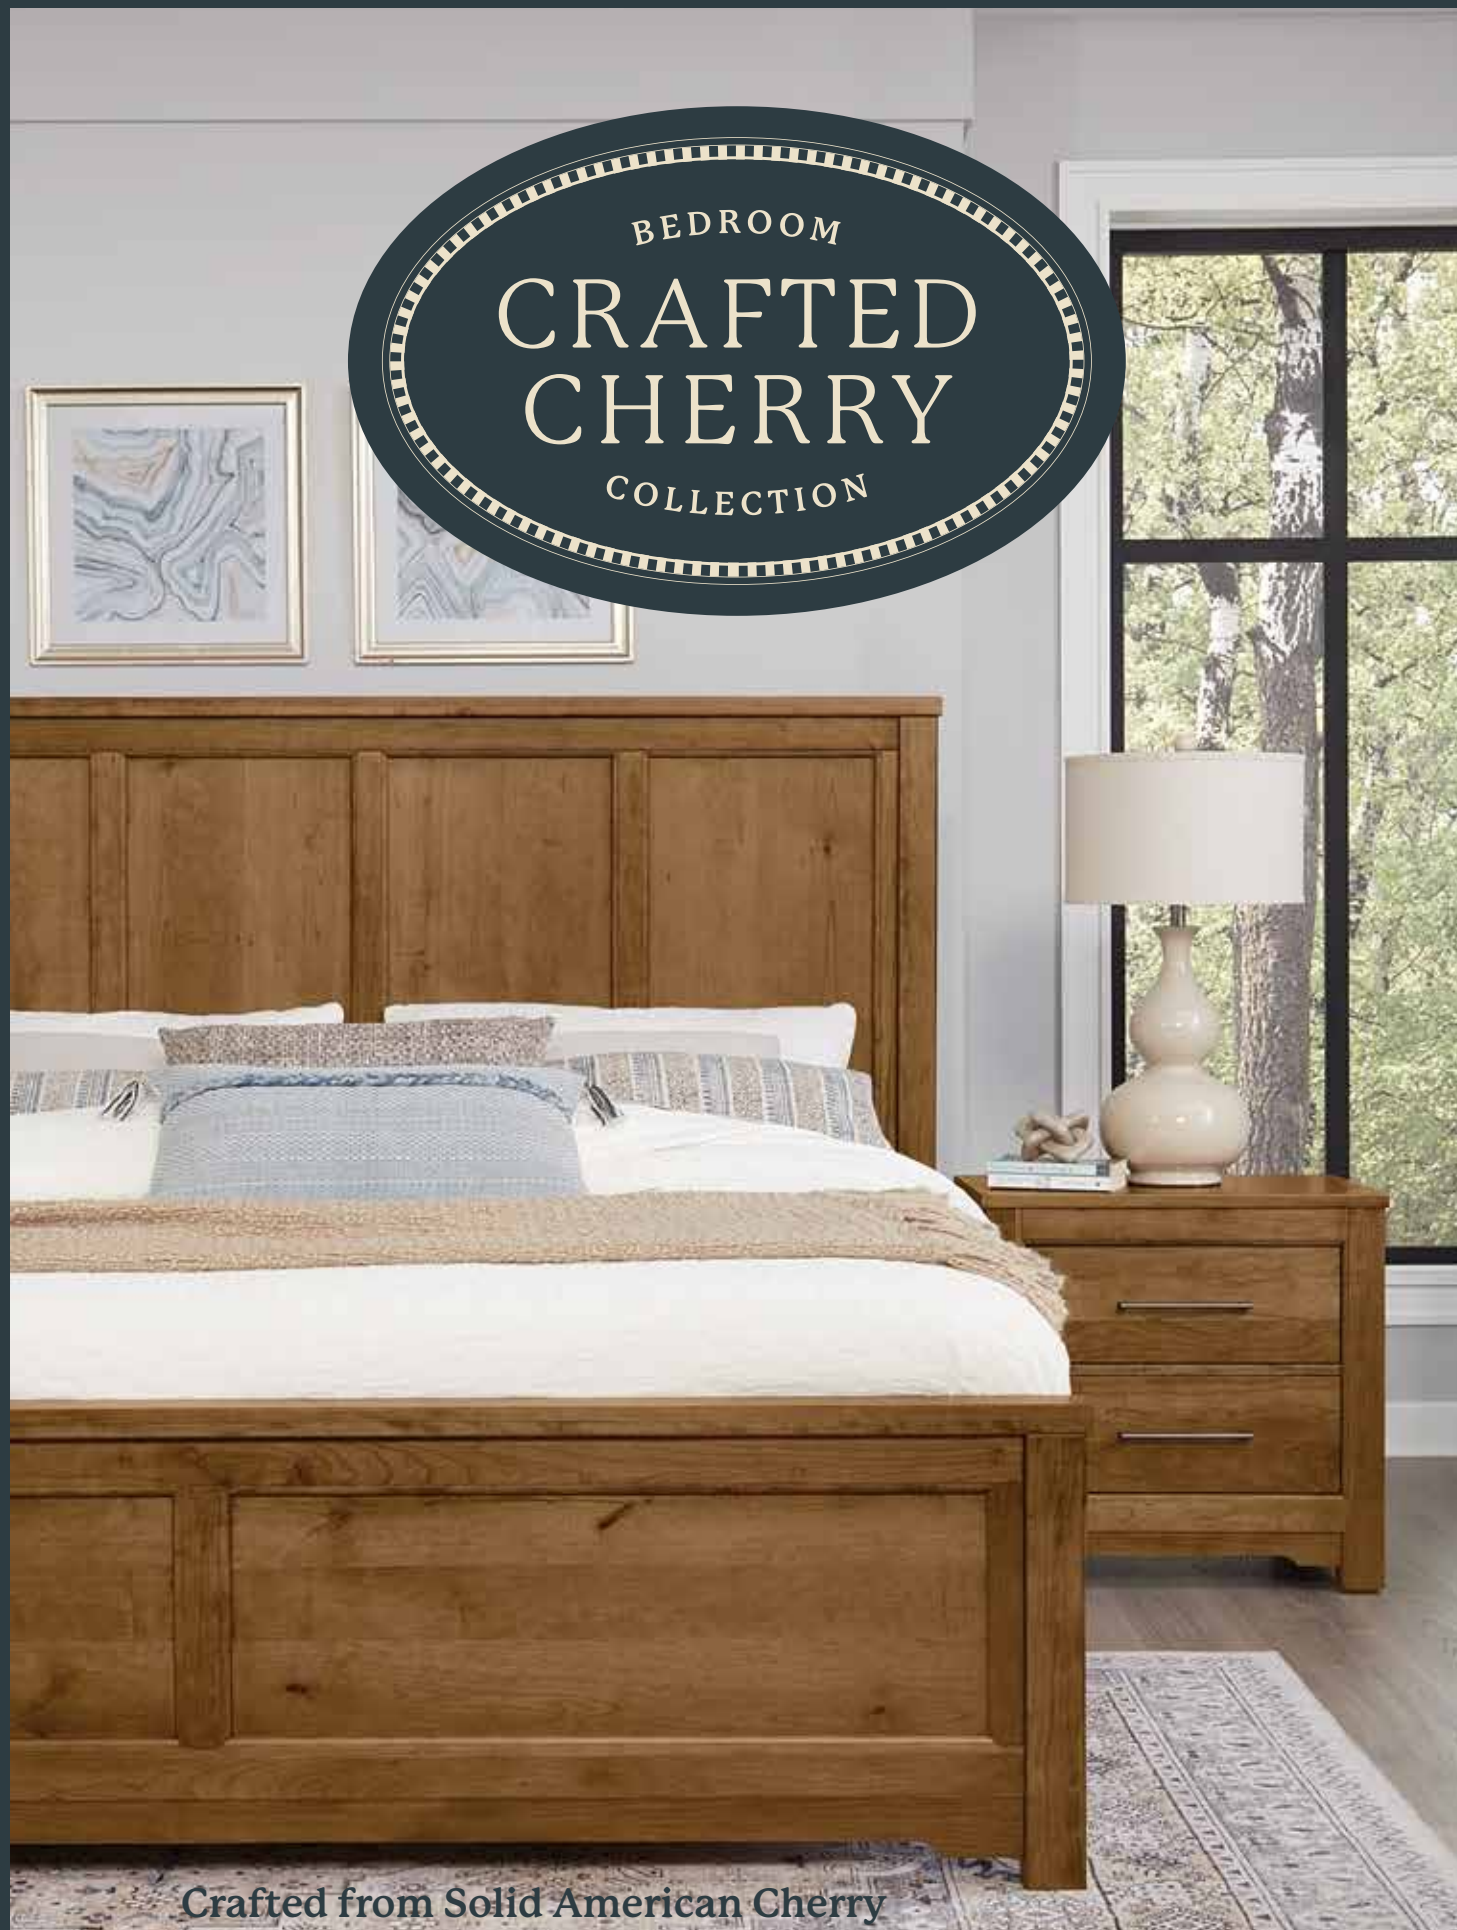

Crafted from Solid American Cherry

FURNITURE MADE *in the U.S.A.*

The Crafted Cherry Bedroom Collection from Erin and Ben Napier is a Solid Wood collection. This means no wood veneers were used to make this collection and every piece is carefully crafted using Solid American Cherry.

The Collection is all about choices. We start with 3 fantastic finishes to choose from – Natural Cherry, Medium Cherry and Bleached Cherry. Each finish allows the grain pattern and beautiful unique nature of Solid Cherry wood to shine through and to be the primary focal point of each piece.

Within the bedroom group, there are 4 very different, stylish beds to choose from: Ben's Plank Bed, Ben's Terrace Bed, Ben's Six-Panel Bed and Erin's Upholstered Bed. By choosing the bed and choosing the finish, you can create

the bedroom group that is perfect for you and your lifestyle.

We've also created simple yet stylish case pieces that feature clean lines and custom-designed hardware. Each drawer has English dovetail joinery in the front and back, super smooth acrylic drawer interiors and dual under-mounted ball-bearing guides with a Whisper Close mechanism.

Every piece of our Crafted Cherry Bedroom Collection is proudly made in the USA by 500 craftsmen and craftswomen in our factories in the Virginia mountains. And finally, be sure to check out our Crafted Cherry Dining Collection, which beautifully complements our Crafted Cherry Bedroom group.